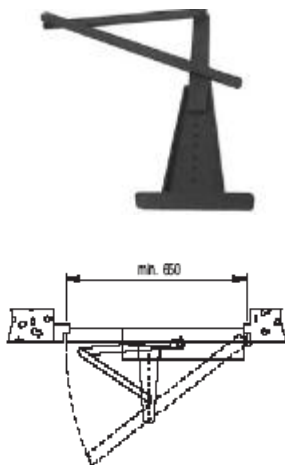

24 V - 1.2 A

Adjustments

Automatic Closing, Opening Speed, Closing Speed

Push & Go

Yes

Low Energy

Yes

SPRINTBRAS - Inward Recess