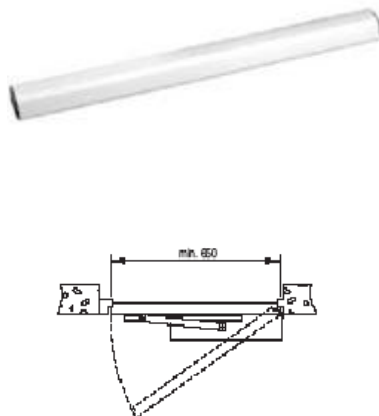

SBS - Inward Opening Arm