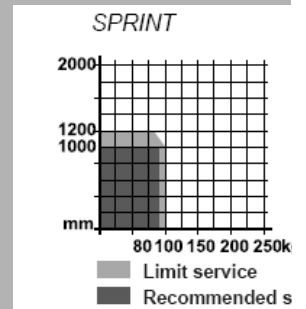

24 V - 1.2 A

Adjustments

Automatic Closing, Opening Speed, Closing Speed

Push & Go

Yes

Low Energy

Yes

SPRINTBRAS - Inward Recess