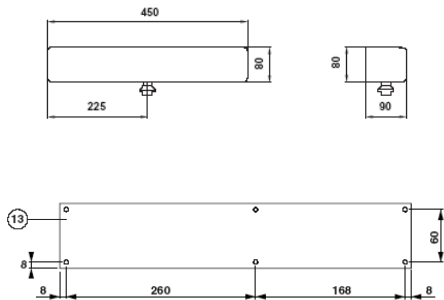

ADSF UK LTD

Sprint

Sprint Swing Door Operator

Dimensions

450x80x90 mm

Maximum Load

100kg

Operating System

Motor Open, Motor Close

Opening Speed

3 to 5 secs

Closing Speed

Set at about 70% of full speed for opening

Power Supply

230 V = /50Hz

Motor

12 V

Emergency Power Supply

Battery Backup As Standard

Electric Lock Power Supply

24 V - 1.2 A

Adjustments

Automatic Closing, Opening Speed, Closing Speed

Push & Go

Yes

Low Energy

Yes