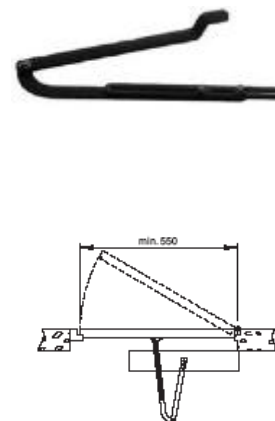

SBA - Outward Opening Arm

www.adsf.co.uk

ADSF UK LTD TEL 08700 434512 Fax 08700 434524