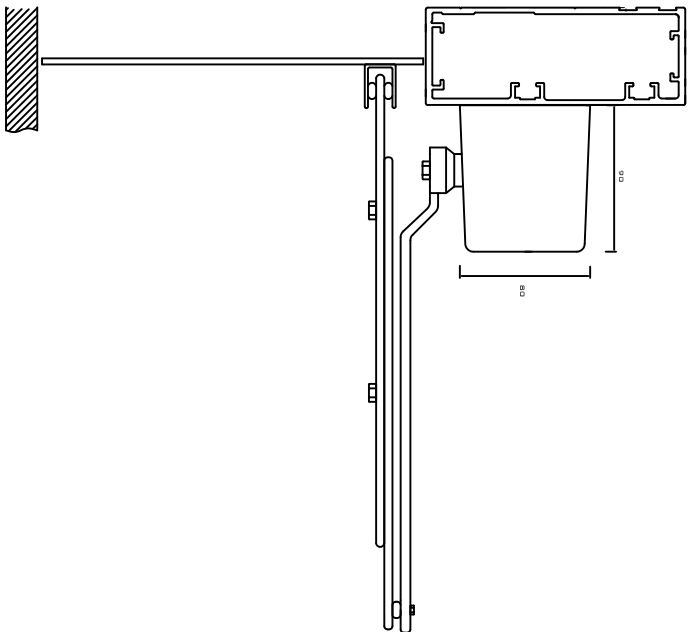

ADSF SPRINT
SWING DOOR OPERATOR - LIGHT DUTY INTERNAL USE
PUSH ARM (OPEN OUTWARDS) CONFIGURATION
FRONT ELEVATION

SIDE ELEVATION 1:3 SCALE

ADSF UK LTD

TEL: 08700 434512

FAX: 08700 434524

WWW.ADSF.CO.UK