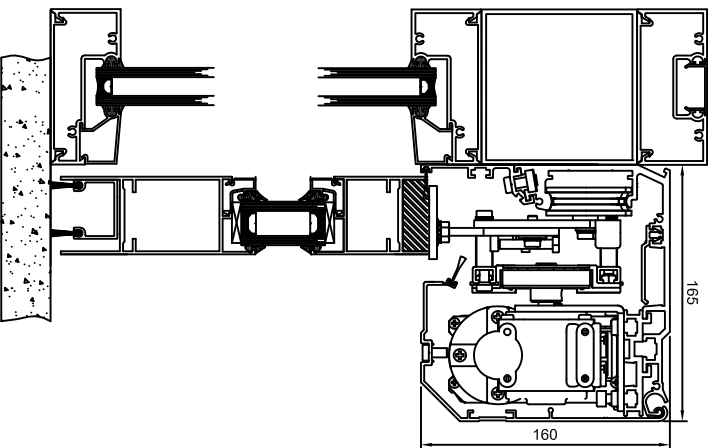

ADSF 3000
SLIDING DOOR OPERATOR
SINGLE SLIDING CONFIGURATION
FRONT ELEVATION 1:5 SCALE

ONPLAN ELEVATION 1:1 SCALE

SIDE ELEVATION 1:1 SCALE

ADSF UK LTD
TEL: 08700 434512
FAX: 08700 434524
WWW.ADSF.CO.UK