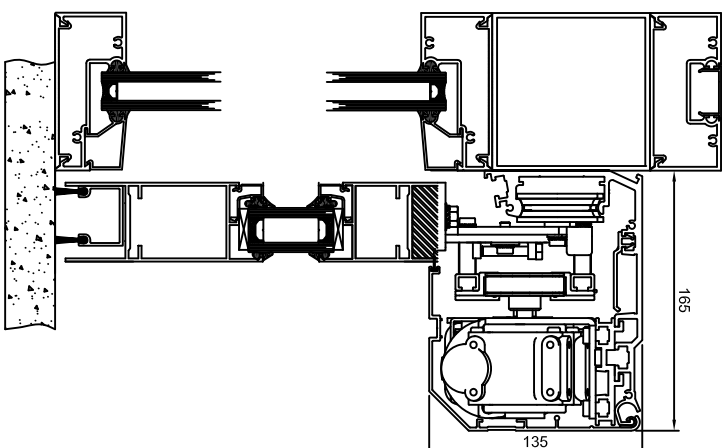

ADSF 1000
SLIDING DOOR OPERATOR
SINGLE SLIDING CONFIGURATION
FRONT ELEVATION 1:5 SCALE

SIDE ELEVATION 1:1 SCALE

ONPLAN ELEVATION 1:1 SCALE

ADSF UK LTD

TEL: 08700 434512
FAX: 08700 434524

WWW.ADSF.CO.UK